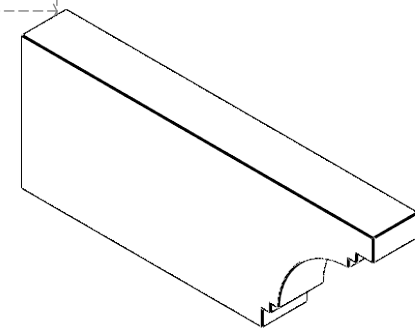

# ITEM NUMBER: RFTURS020X06000X16000X006PEC00RCPR

2"W X 6"H X 16"L TIMBERTHANE ROUGH CEDAR PESCADERO FAUX WOOD SOLID RAFTER TAIL, 6"L END, PRIMED TAN

**ISOMETRIC**

GENERATED DATE : 03/02/2023

EKENA MILLWORK  
2300 WEST MAIN ST.  
CLARKSVILLE, TX 75426  
TOLL FREE: 866-607-0453  
WWW.EKENAMILLWORK.COM

**NOTES**

1. INSTALLATION TO BE COMPLETED IN ACCORDANCE WITH MANUFACTURER'S SPECIFICATIONS.
2. DRAWING MAY NOT BE TO SCALE
3. THIS DRAWING IS INTENDED FOR DESIGN AND PLANNING PURPOSES ONLY.
4. ALL INFORMATION CONTAINED HEREIN WAS CURRENT AT THE TIME OF DEVELOPMENT BUT MUST BE REVIEWED AND APPROVED BY THE PRODUCT MANUFACTURER TO BE CONSIDERED ACCURATE.
5. TIMBERTHANE ARCHITECTURAL PRODUCTS ARE MADE FROM HIGH DENSITY URETHANE AND COME FACTORY PRIMED