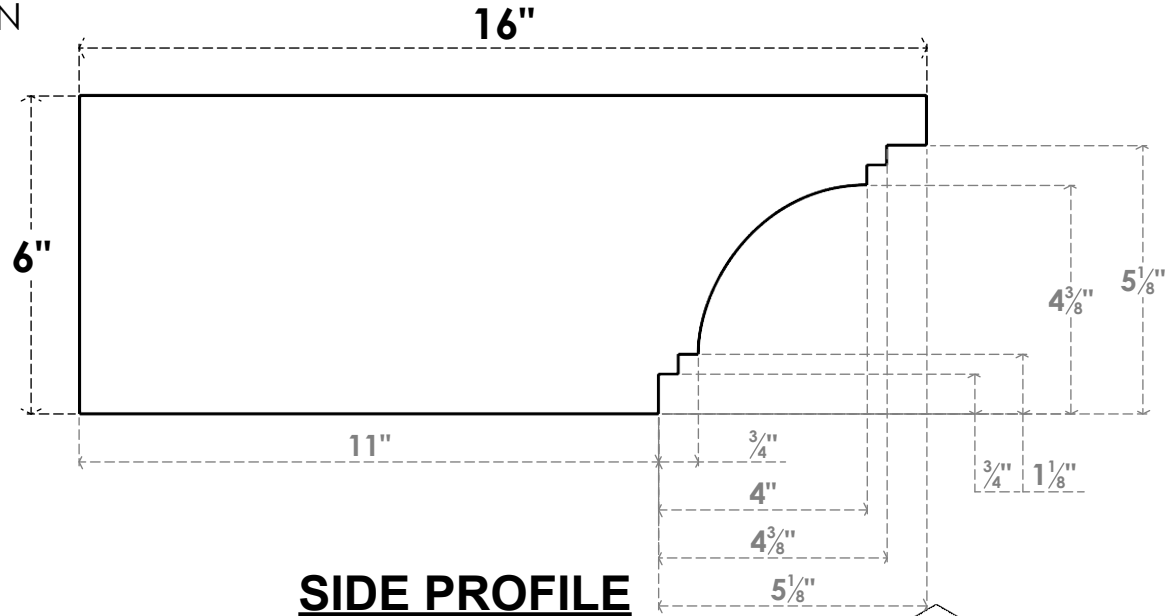

# ITEM NUMBER: RFTURS020X06000X16000X006PEC00RCPR

2"W X 6"H X 16"L TIMBERTHANE ROUGH CEDAR PESCADERO FAUX WOOD SOLID RAFTER TAIL, 6"L END, PRIMED TAN

**ISOMETRIC**

GENERATED DATE : 03/02/2023

EKENA MILLWORK  
2300 WEST MAIN ST.  
CLARKSVILLE, TX 75426  
TOLL FREE: 866-607-0453  
WWW.EKENAMILLWORK.COM

**NOTES**

1. INSTALLATION TO BE COMPLETED IN ACCORDANCE WITH MANUFACTURER'S SPECIFICATIONS.
2. DRAWING MAY NOT BE TO SCALE
3. THIS DRAWING IS INTENDED FOR DESIGN AND PLANNING PURPOSES ONLY.
4. ALL INFORMATION CONTAINED HEREIN WAS CURRENT AT THE TIME OF DEVELOPMENT BUT MUST BE REVIEWED AND APPROVED BY THE PRODUCT MANUFACTURER TO BE CONSIDERED ACCURATE.
5. TIMBERTHANE ARCHITECTURAL PRODUCTS ARE MADE FROM HIGH DENSITY URETHANE AND COME FACTORY PRIMED