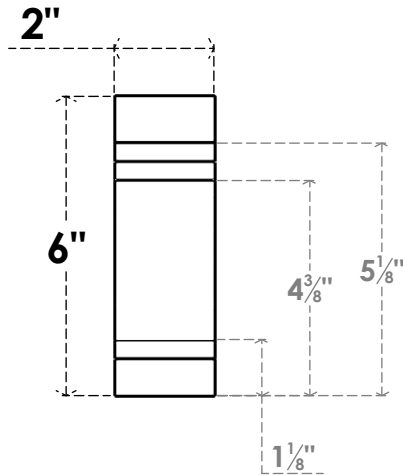

# ITEM NUMBER: RFTURS020X06000X16000X006PEC00RCPR

2"W X 6"H X 16"L TIMBERTHANE ROUGH CEDAR PESCADERO FAUX WOOD SOLID RAFTER TAIL, 6"L END, PRIMED TAN

**ISOMETRIC**

GENERATED DATE : 03/02/2023

EKENA MILLWORK  
2300 WEST MAIN ST.  
CLARKSVILLE, TX 75426  
TOLL FREE: 866-607-0453  
WWW.EKENAMILLWORK.COM

**NOTES**

1. INSTALLATION TO BE COMPLETED IN ACCORDANCE WITH MANUFACTURER'S SPECIFICATIONS.
2. DRAWING MAY NOT BE TO SCALE
3. THIS DRAWING IS INTENDED FOR DESIGN AND PLANNING PURPOSES ONLY.
4. ALL INFORMATION CONTAINED HEREIN WAS CURRENT AT THE TIME OF DEVELOPMENT BUT MUST BE REVIEWED AND APPROVED BY THE PRODUCT MANUFACTURER TO BE CONSIDERED ACCURATE.
5. TIMBERTHANE ARCHITECTURAL PRODUCTS ARE MADE FROM HIGH DENSITY URETHANE AND COME FACTORY PRIMED